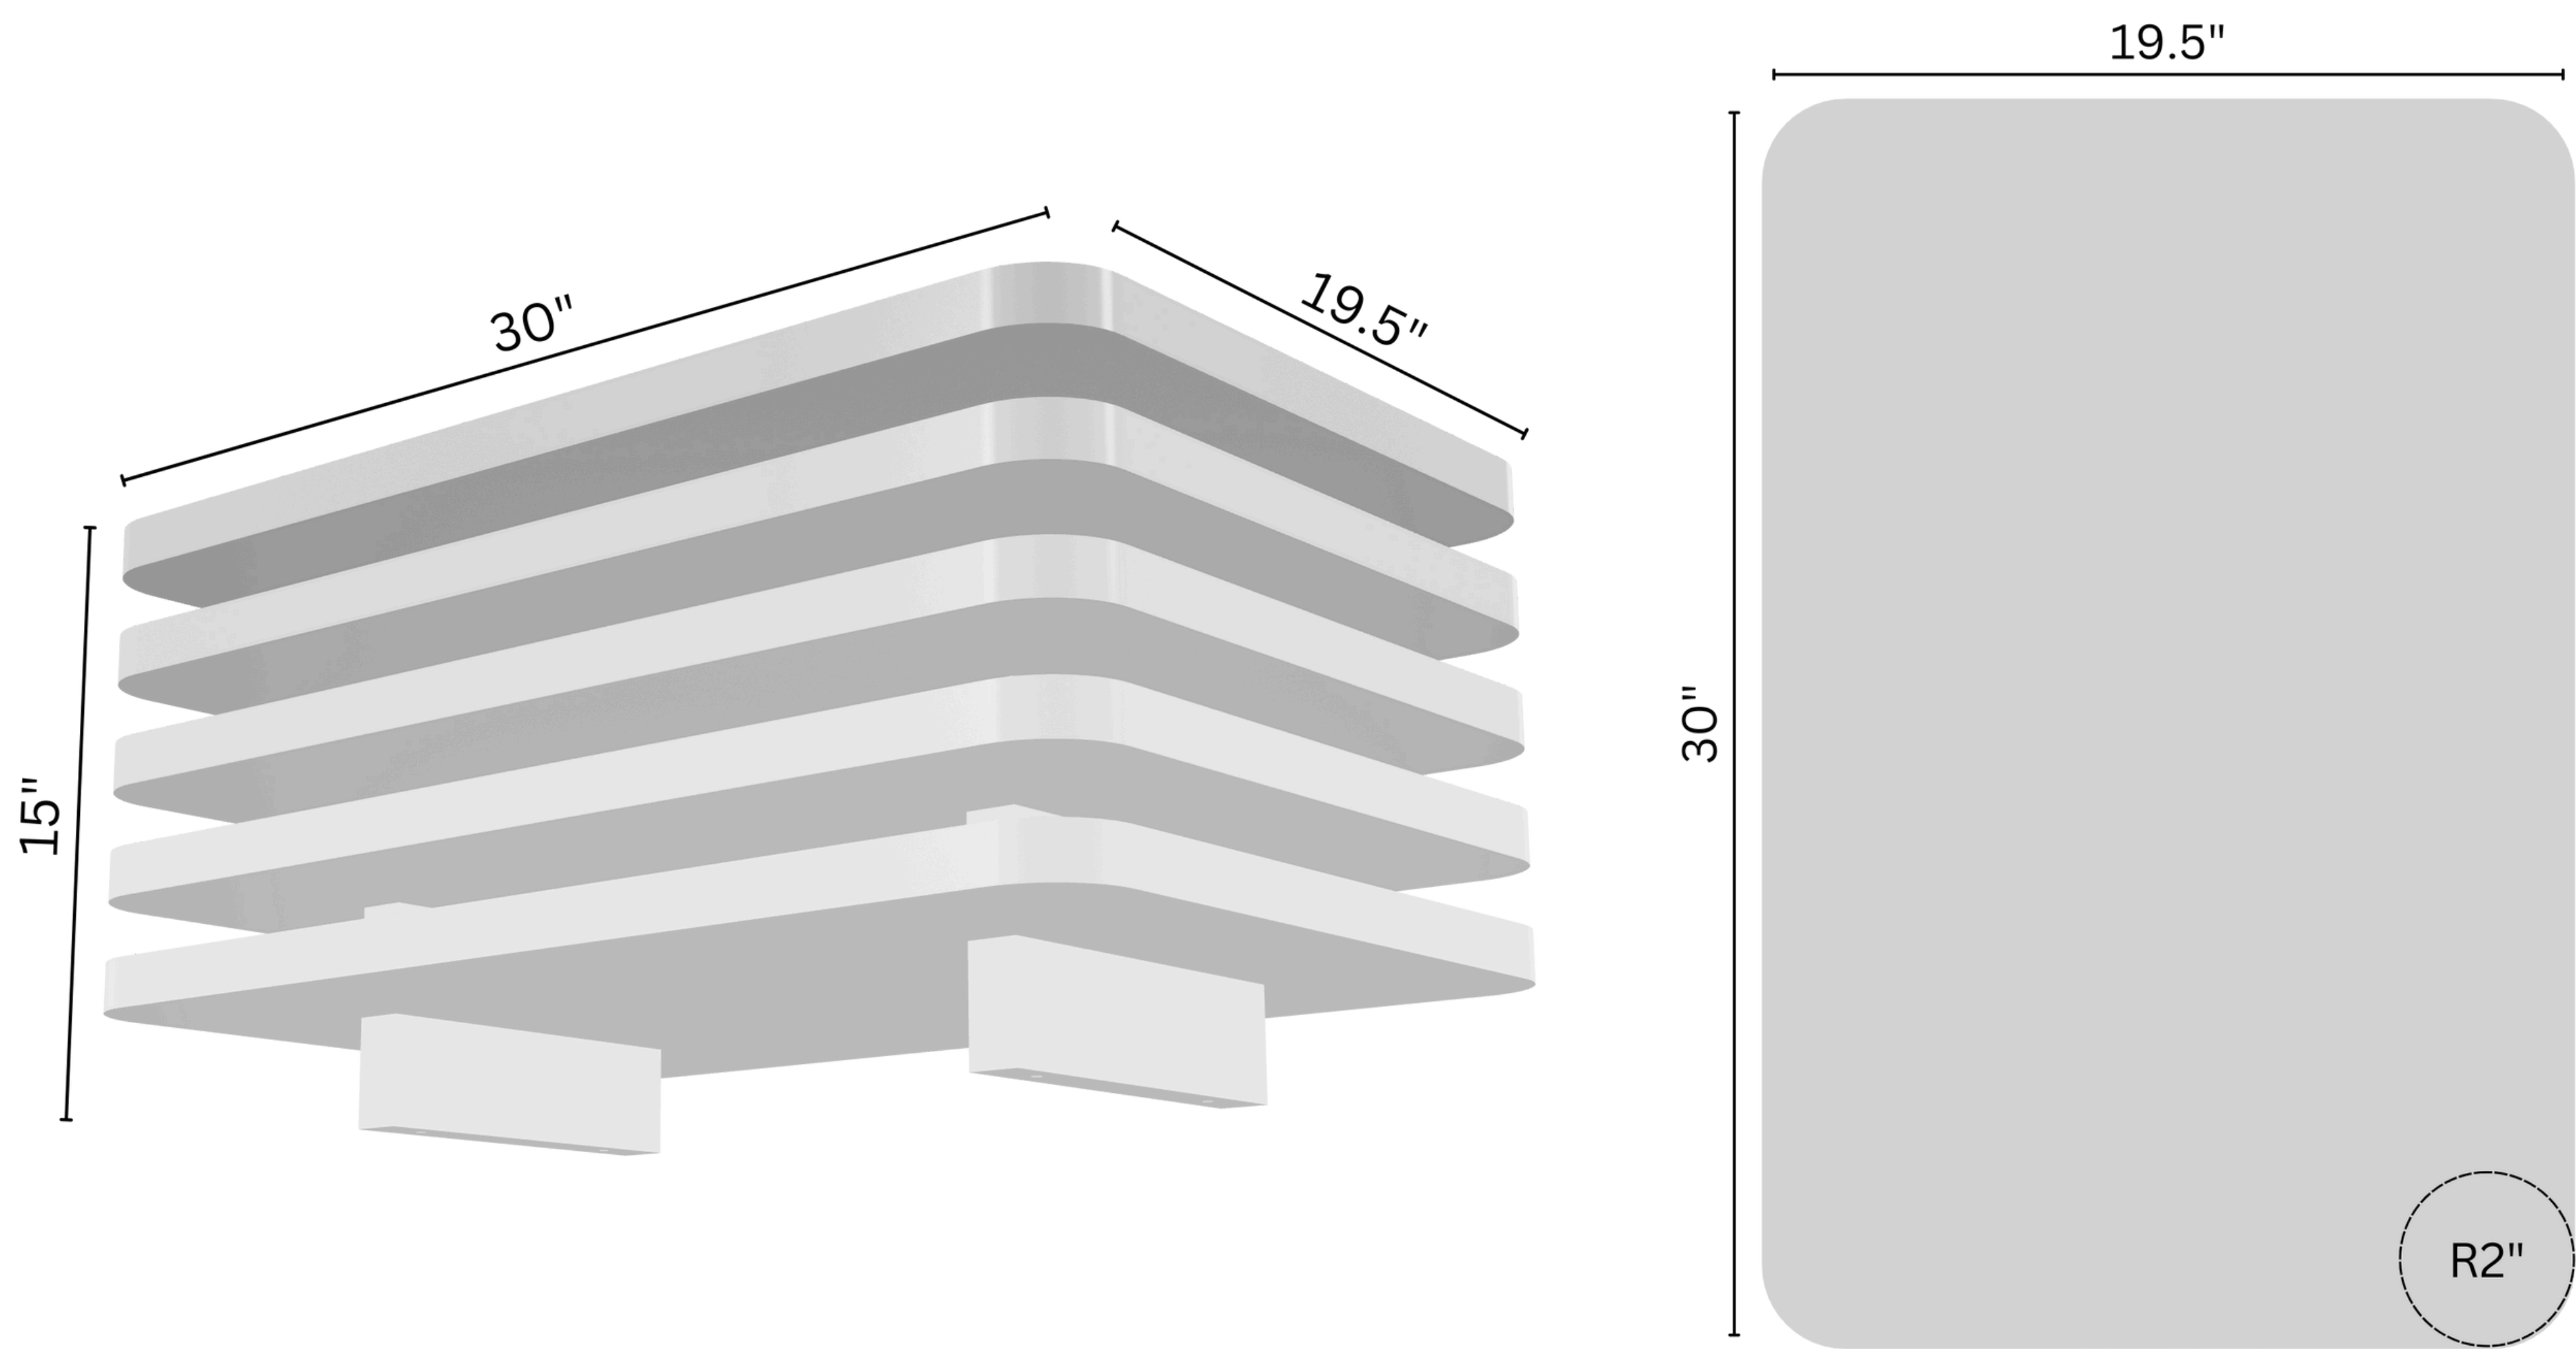

# THE ARTIST'S BLOCK COFFEE TABLE

STUDIO QL X MATT CRUMP

High density engineered wood composite  
 Moisture resistant  
 Spray painted finish

Dunn & Edwards Paint Reference					
Pink Table	Strawberry Frappe	DE5102	Blue Table	Island Oasis	DE5730
	Love Affair	DE5101		Spearmint	DE5729
	No Need To Blush	DE5100		Tinted Ice	DE5728
	Camellia	DE5099		Mint Condition	DE5679
	Glimpse of Pink	DE5098		Touch of Mint	DEW367