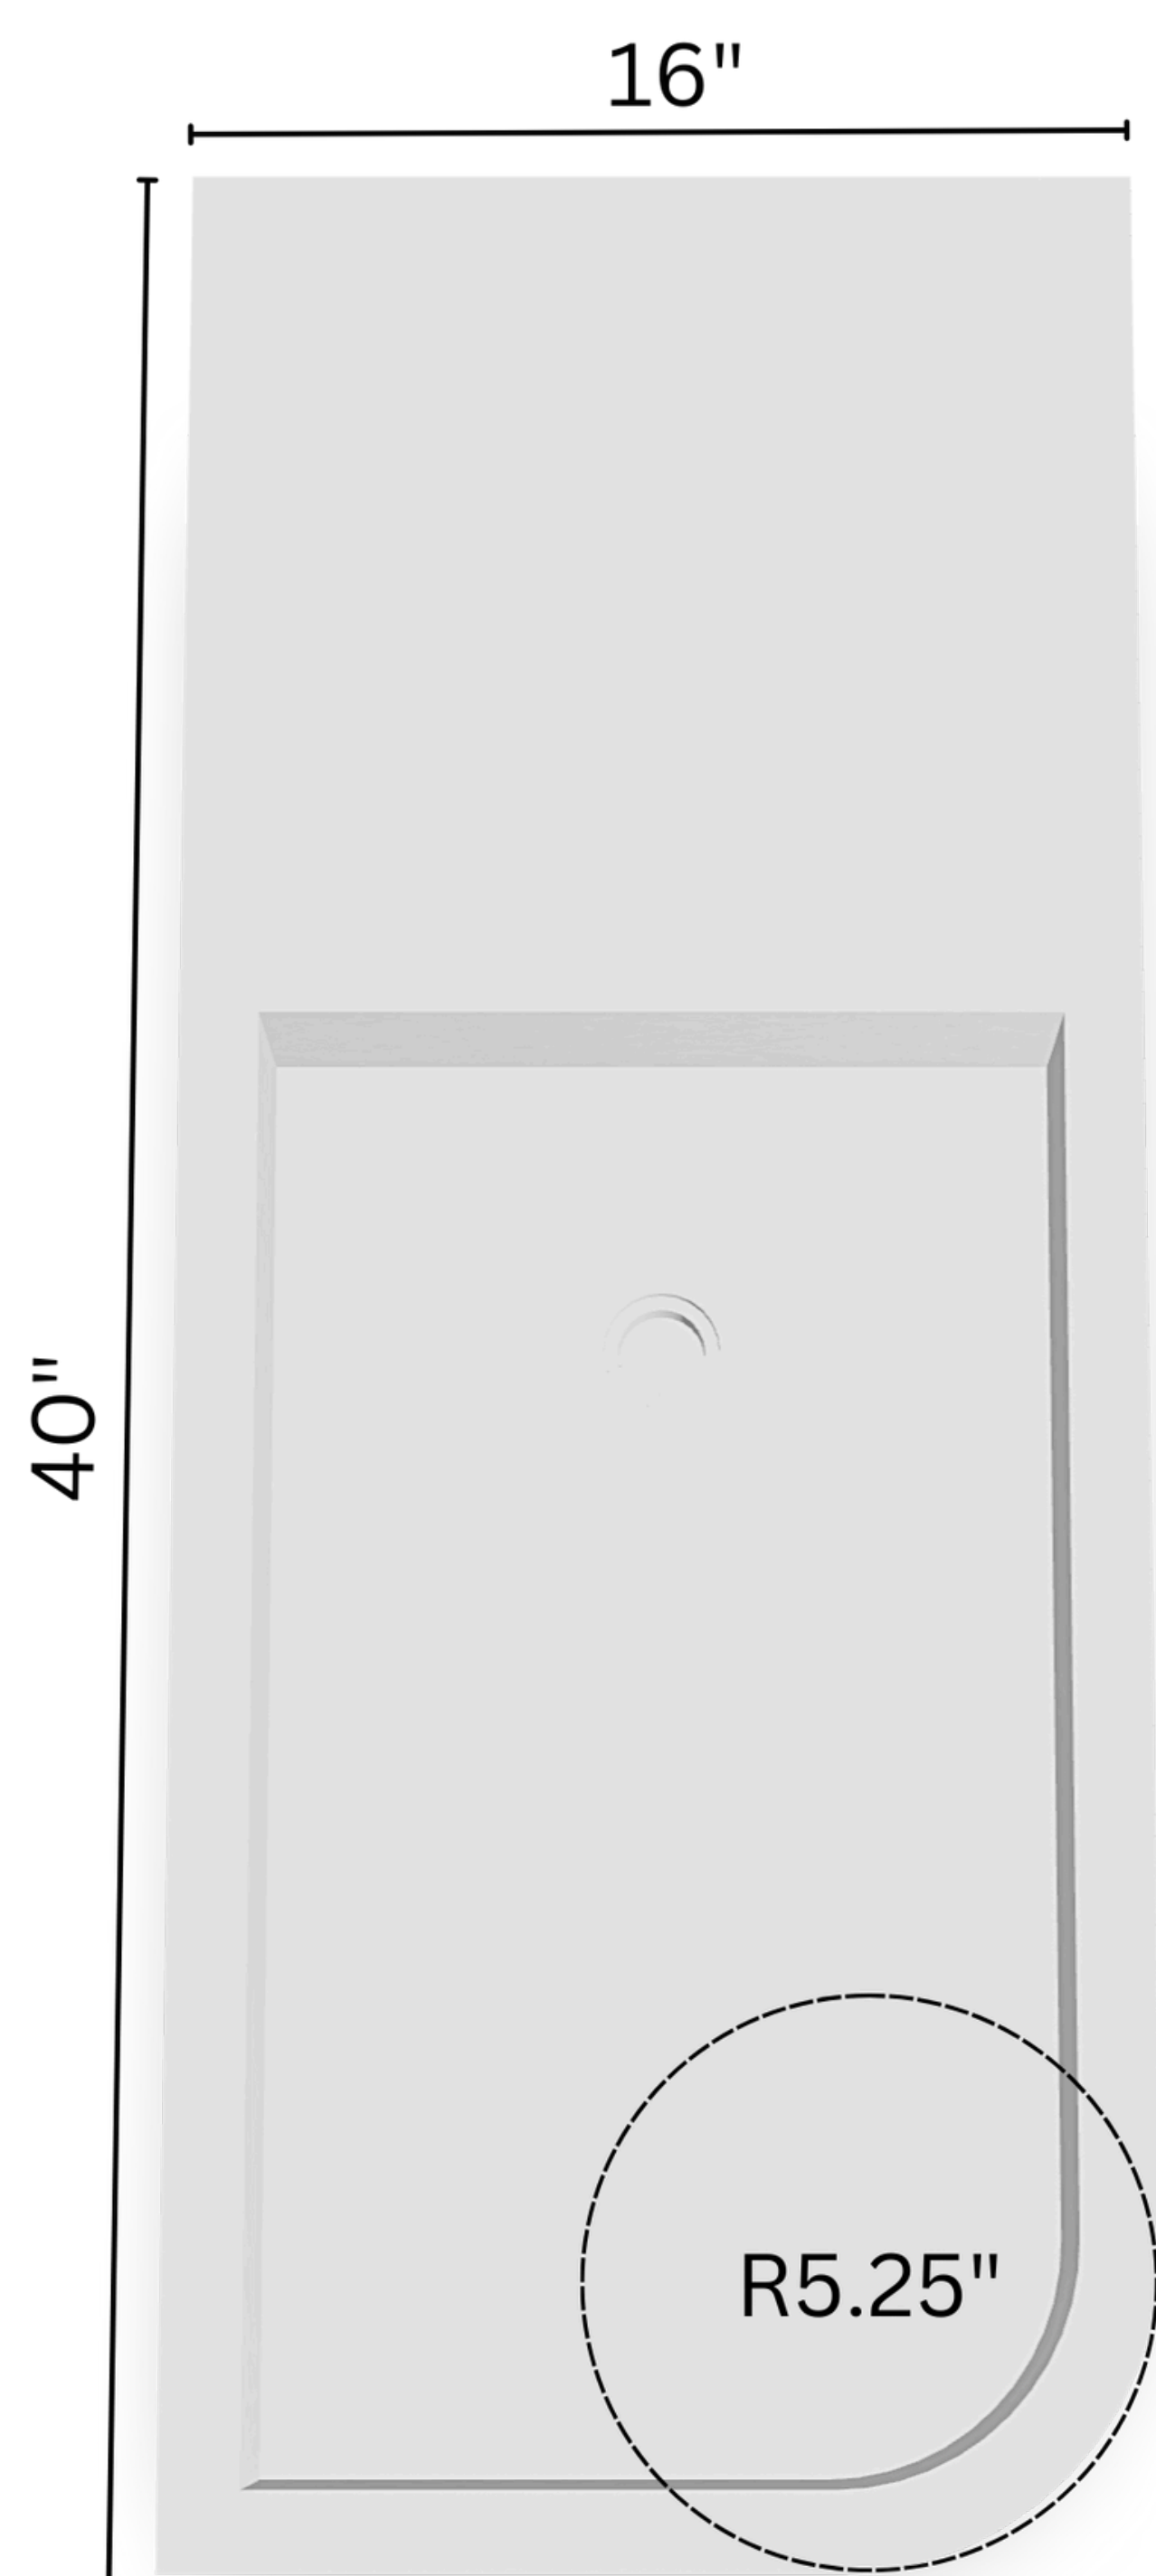

THE CATALINA VANITY

STUDIO QL X BLOOM & CO

Ultra-high performance concrete sink
Plywood construction
Dovetail joinery drawer
Push to open hardware

Sink opening: 24" W x 13" D x 5"H
Drawer box: 12" W
Door compartment: 20" W