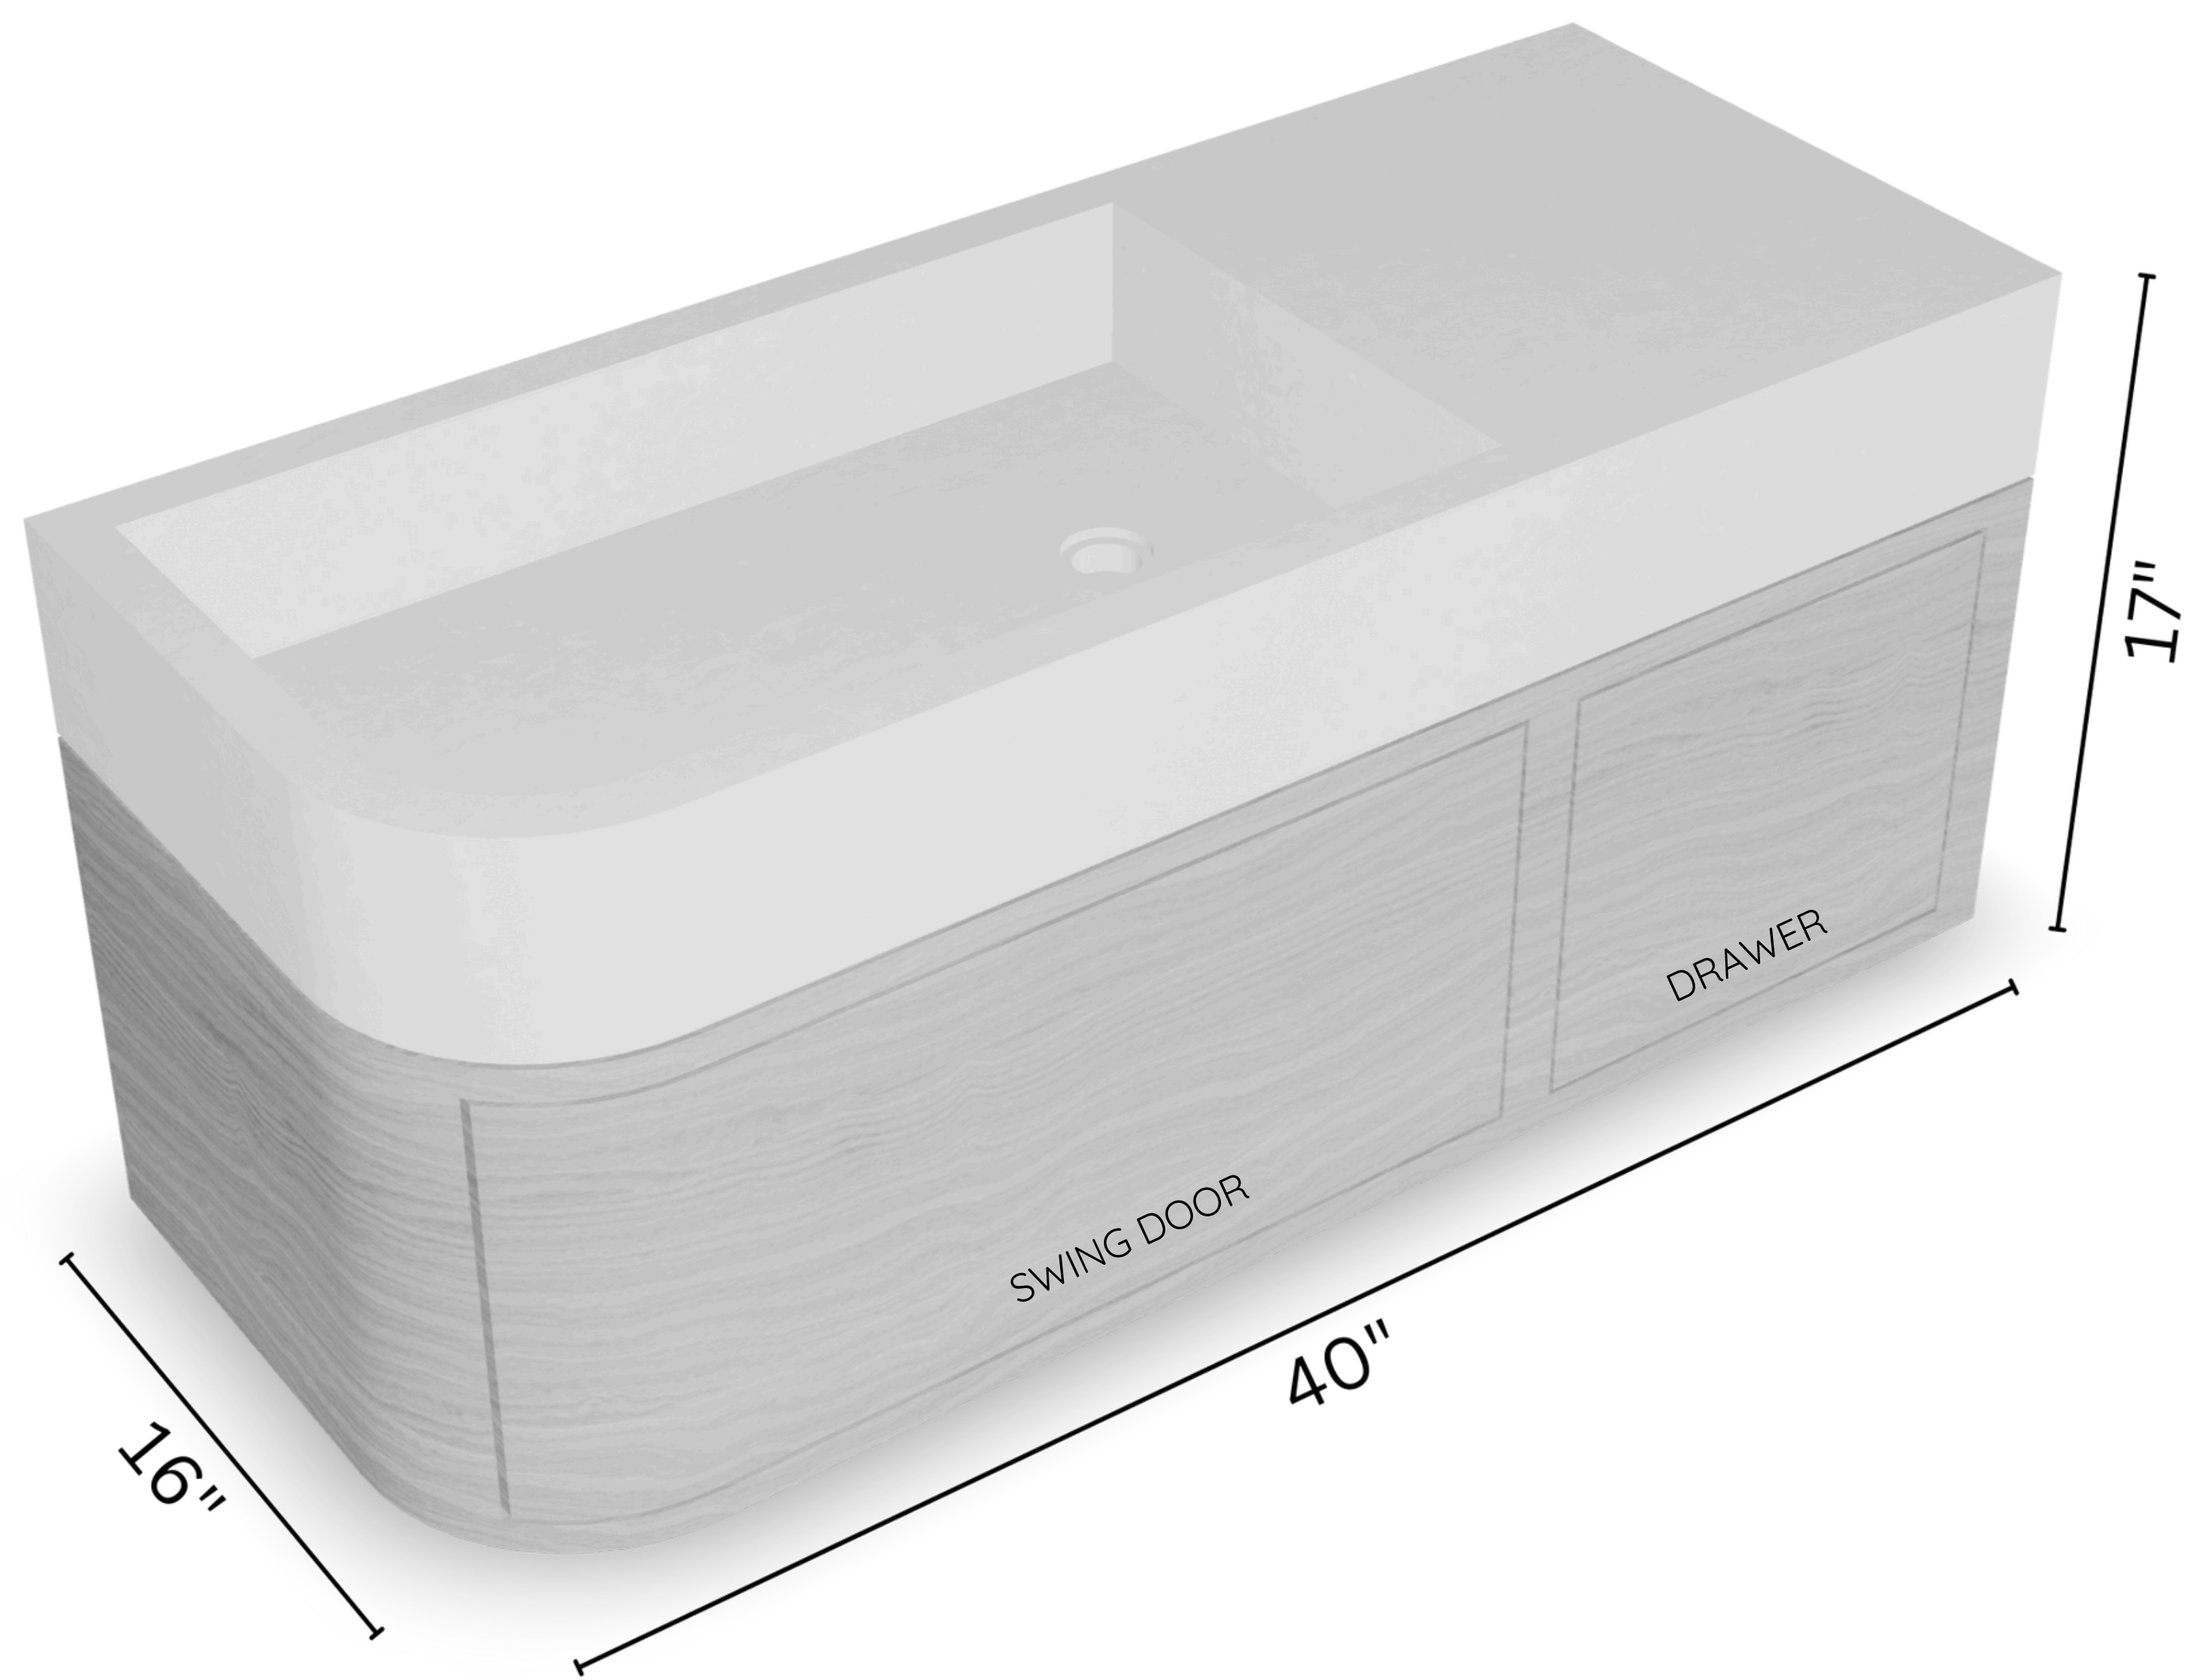

THE CATALINA VANITY

STUDIO QL X BLOOM & CO

Ultra-high performance concrete sink
Plywood construction
Dovetail joinery drawer
Push to open hardware

Sink opening: 24" W x 13" D x 5"H
Drawer box: 12" W
Door compartment: 20" W